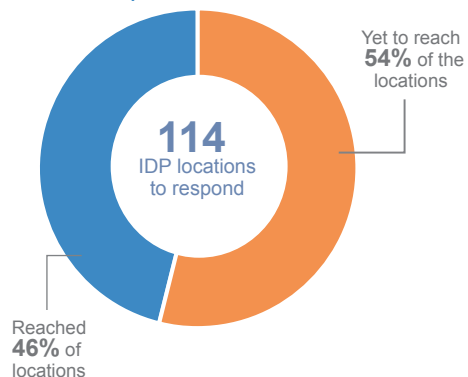

## OVERVIEW

Since conflict broke out on mid-December 2013, close to 870,000 people have been forced from their homes, including 707,400 people displaced within South Sudan. Despite the cessation of hostilities agreement signed in late January, clashes and insecurity continue to constrain the humanitarian response. So far, over 302,000 people displaced have received assistance. Aid agencies aim to assist 3.2 million people affected by the crisis by June.

**707,400\*** est. people displaced internally as of 13 Feb 2014.

**149,700** people sheltering in neighbouring countries

## Reach of response